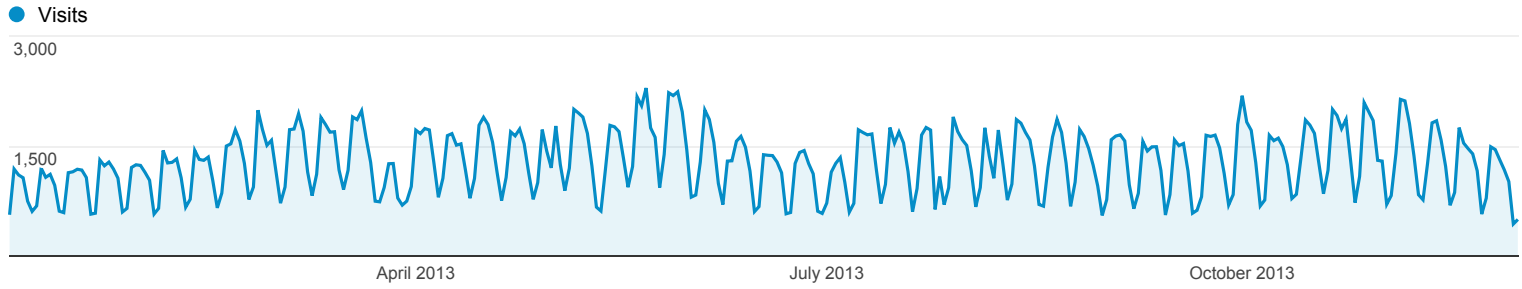

Audience Overview

Jan 1, 2013 - Dec 1, 2013

Overview

259,859 people visited this site

■ New Visitor ■ Returning Visitor

Language	Visits	% Visits
1. es	296,175	69.00%
2. es-es	69,092	16.10%
3. en-us	23,109	5.38%
4. es-419	20,278	4.72%
5. en	4,344	1.01%
6. es-us	2,426	0.57%
7. fr	1,944	0.45%
8. pt-br	1,661	0.39%
9. es-mx	1,599	0.37%
10. de-de	1,407	0.33%