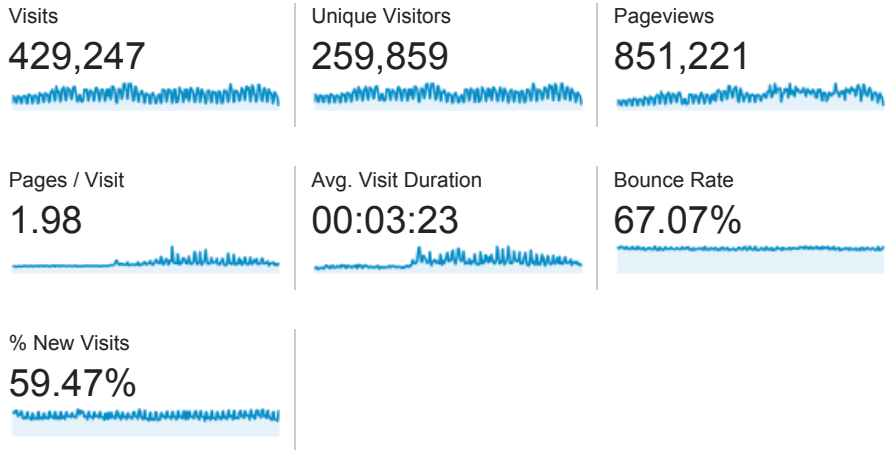

Audience Overview

Jan 1, 2013 - Dec 1, 2013

Overview

259,859 people visited this site

■ New Visitor ■ Returning Visitor

Language	Visits	% Visits
1. es	296,175	69.00%
2. es-es	69,092	16.10%
3. en-us	23,109	5.38%
4. es-419	20,278	4.72%
5. en	4,344	1.01%
6. es-us	2,426	0.57%
7. fr	1,944	0.45%
8. pt-br	1,661	0.39%
9. es-mx	1,599	0.37%
10. de-de	1,407	0.33%