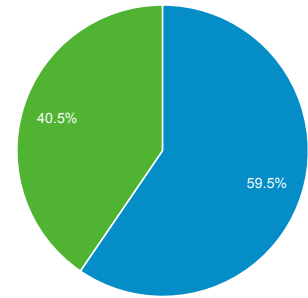

Audience Overview

Jan 1, 2013 - Dec 1, 2013

Overview

259,859 people visited this site

■ New Visitor ■ Returning Visitor

Language	Visits	% Visits
1. es	296,175	69.00%
2. es-es	69,092	16.10%
3. en-us	23,109	5.38%
4. es-419	20,278	4.72%
5. en	4,344	1.01%
6. es-us	2,426	0.57%
7. fr	1,944	0.45%
8. pt-br	1,661	0.39%
9. es-mx	1,599	0.37%
10. de-de	1,407	0.33%